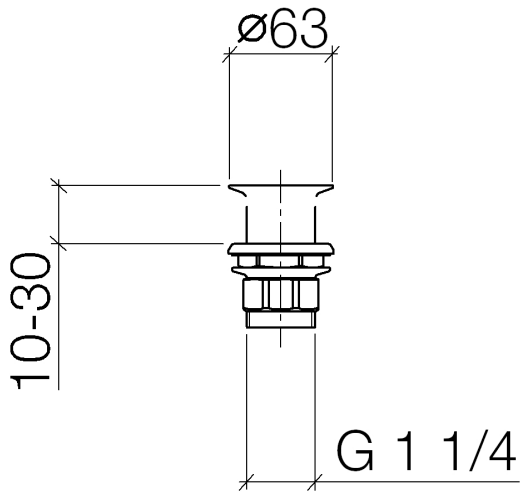

10 110 970

Fits: IMO, LULU, MADISON, MEM, TARA,  
CL.1, LISSÉ, VAIA, META, CYO

	Matte White	10 110 970-10
	Chrome	10 110 970-00
	Brushed Platinum	10 110 970-06
	Platinum	10 110 970-08
	Durabrand (23kt Gold)	10 110 970-09
	Dark Chrome	10 110 970-19
	Light Gold	10 110 970-26
	Brushed Light Gold	10 110 970-27
	Brushed Durabrand (23kt Gold)	10 110 970-28
	Matte Black	10 110 970-33
	Brushed Bronze	10 110 970-42
	Brushed Champagne (22kt Gold)	10 110 970-46
	Champagne (22kt Gold)	10 110 970-47
	Brushed Chrome	10 110 970-93
	Brushed Dark Platinum	10 110 970-99

## Grated waste 1 1/4" - Matte White

---

IMO

10 110 970

Only suitable for sinks without an overflow.

10 110 970

10 110 970

Parts for other finishes can be found here: [Chrome](#)

Spare parts list

No.	Item Number	Name	Quantity used	Delivery time
1	09 11 01 025-10	cup	1	60
2	09 14 05 039 90	seal	1	2
3	09 14 03 025 90	seal	1	2
4	09 23 10 017 90	nut	1	2
5	09 23 10 020-10	nut	1	60