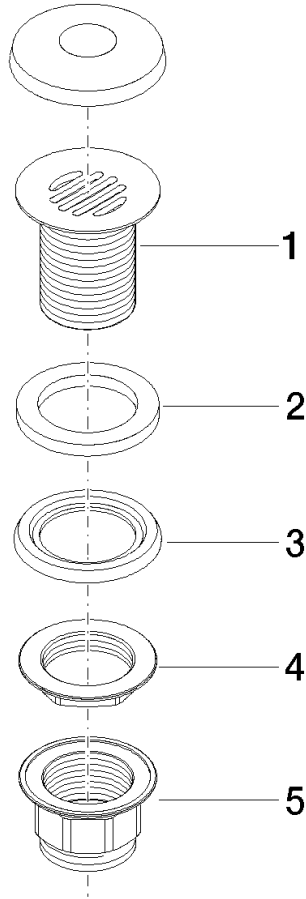

10 110 970

Fits: IMO, LULU, MADISON, MEM, TARA,  
CL.1, LISSÉ, VAIA, META, CYO

	Matte White	10 110 970-10
	Chrome	10 110 970-00
	Brushed Platinum	10 110 970-06
	Platinum	10 110 970-08
	Durabrand (23kt Gold)	10 110 970-09
	Dark Chrome	10 110 970-19
	Light Gold	10 110 970-26
	Brushed Light Gold	10 110 970-27
	Brushed Durabrand (23kt Gold)	10 110 970-28
	Matte Black	10 110 970-33
	Brushed Bronze	10 110 970-42
	Brushed Champagne (22kt Gold)	10 110 970-46
	Champagne (22kt Gold)	10 110 970-47
	Brushed Chrome	10 110 970-93
	Brushed Dark Platinum	10 110 970-99

## Grated waste 1 1/4" - Matte White

---

IMO

10 110 970

Only suitable for sinks without an overflow.

10 110 970

10 110 970

Parts for other finishes can be found here: [Chrome](#)

Spare parts list

No.	Item Number	Name	Quantity used	Delivery time
1	09 11 01 025-10	cup	1	60
2	09 14 05 039 90	seal	1	2
3	09 14 03 025 90	seal	1	2
4	09 23 10 017 90	nut	1	2
5	09 23 10 020-10	nut	1	60